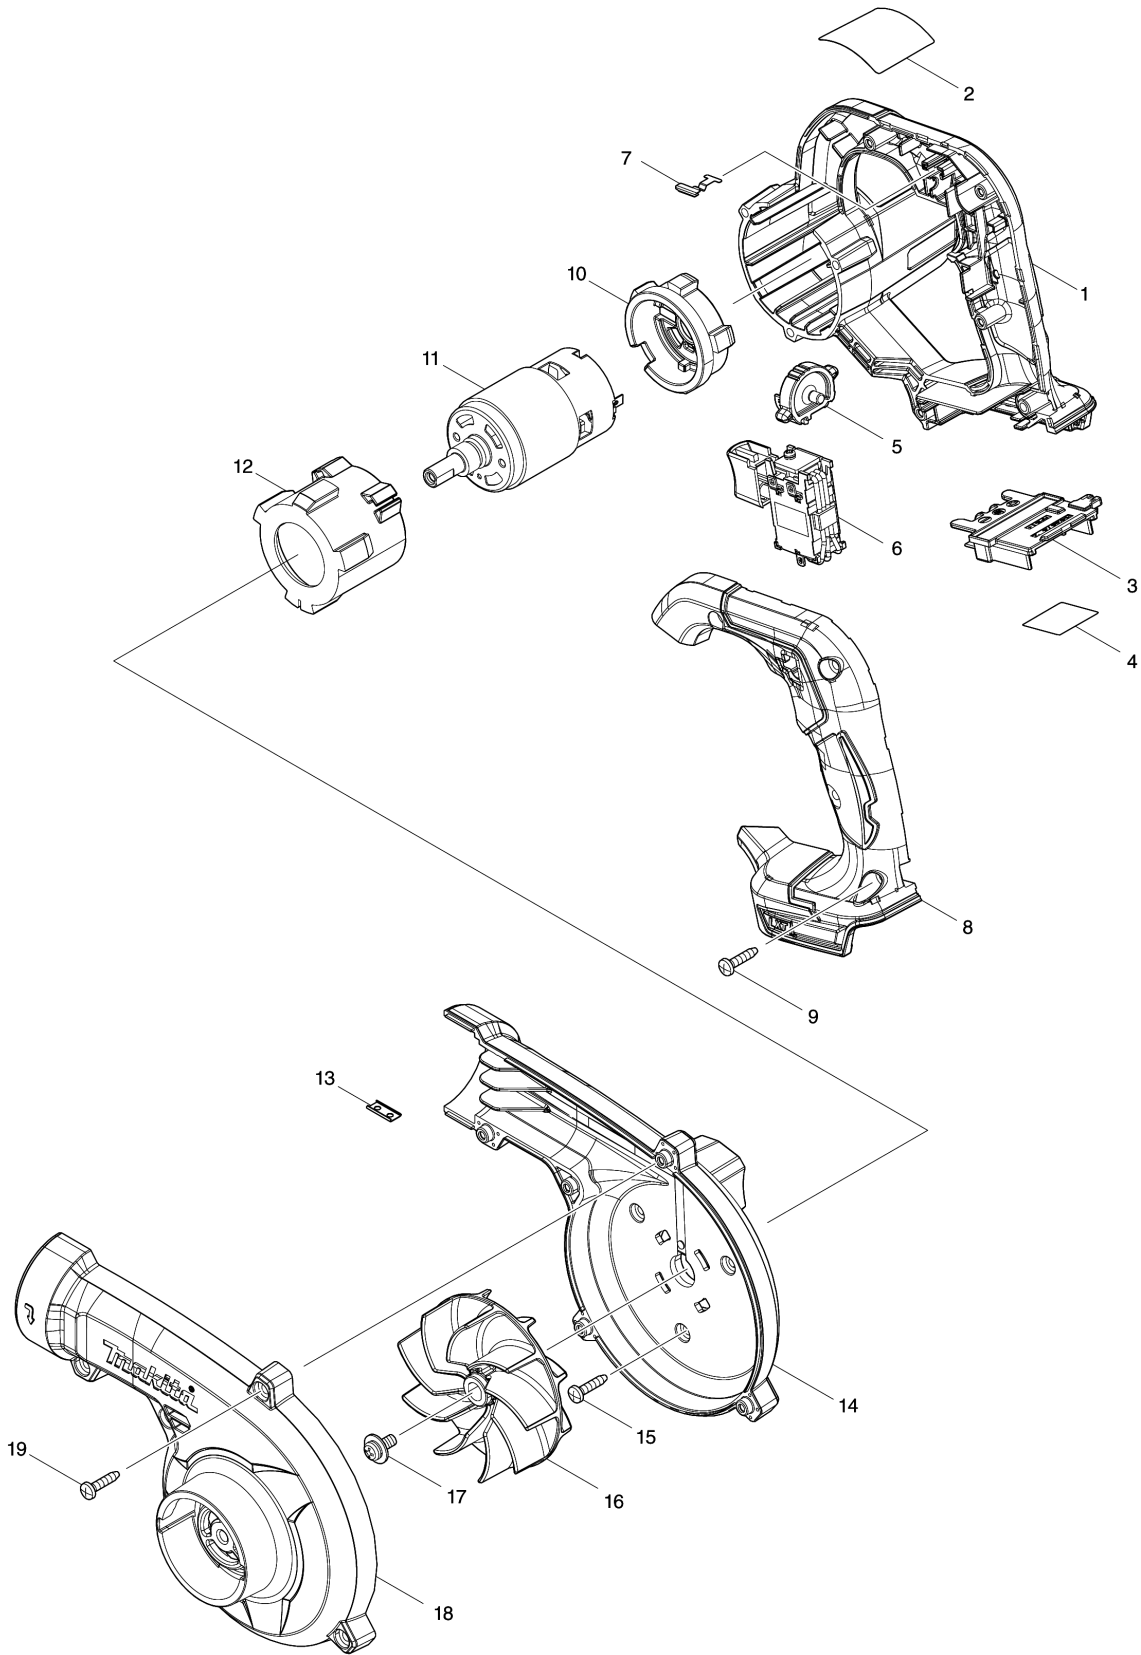

Model No.DUB185 CORDLESS BLOWER

Model No.DUB185 CORDLESS BLOWER

Item	Parts No.	Description	I/C	Qty	New/Old	Opt. 1	Opt. 2	Note
001	183P63-8	MOTOR HOUSING SET		1				
D10		INC. 8						
002	856X26-2	DUB185 NAME PLATE		1				
003	643874-2	TERMINAL		1				
004	856X33-5	DUB185 SERIAL NO. LABEL		1				
005	412573-5	DIAL		1				
006	632P93-1	SWITCH UNIT		1				
007	232620-4	LEAF SPRING		1				
008	183P63-8	MOTOR HOUSING SET		1				
D10		INC. 1						
009	266326-2	TAPPING SCREW 4X18		5				
010	422589-2	MOTOR RUBBER RING B		1				
011	629484-9	DC MOTOR		1				
012	422588-4	MOTOR RUBBER RING A		1				
013	345998-7	SET PLATE		1				
014	140U56-8	FAN HOUSING COMPLETE		1				
C10	8012T7-9	CAUTION LABEL		1				
015	266326-2	TAPPING SCREW 4X18		3				
016	240210-9	FAN 85		1				
017	265B25-5	PAN HEAD SCREW M5X12 WITH WG		1				
018	412572-7	FAN COVER		1				
019	266326-2	TAPPING SCREW 4X18		5				
A02	123245-4	NOZZLE ASS'Y		1				
C10	454703-2	JOINT		1				

Please order the parts with part number.

Print Date 1/4/2020