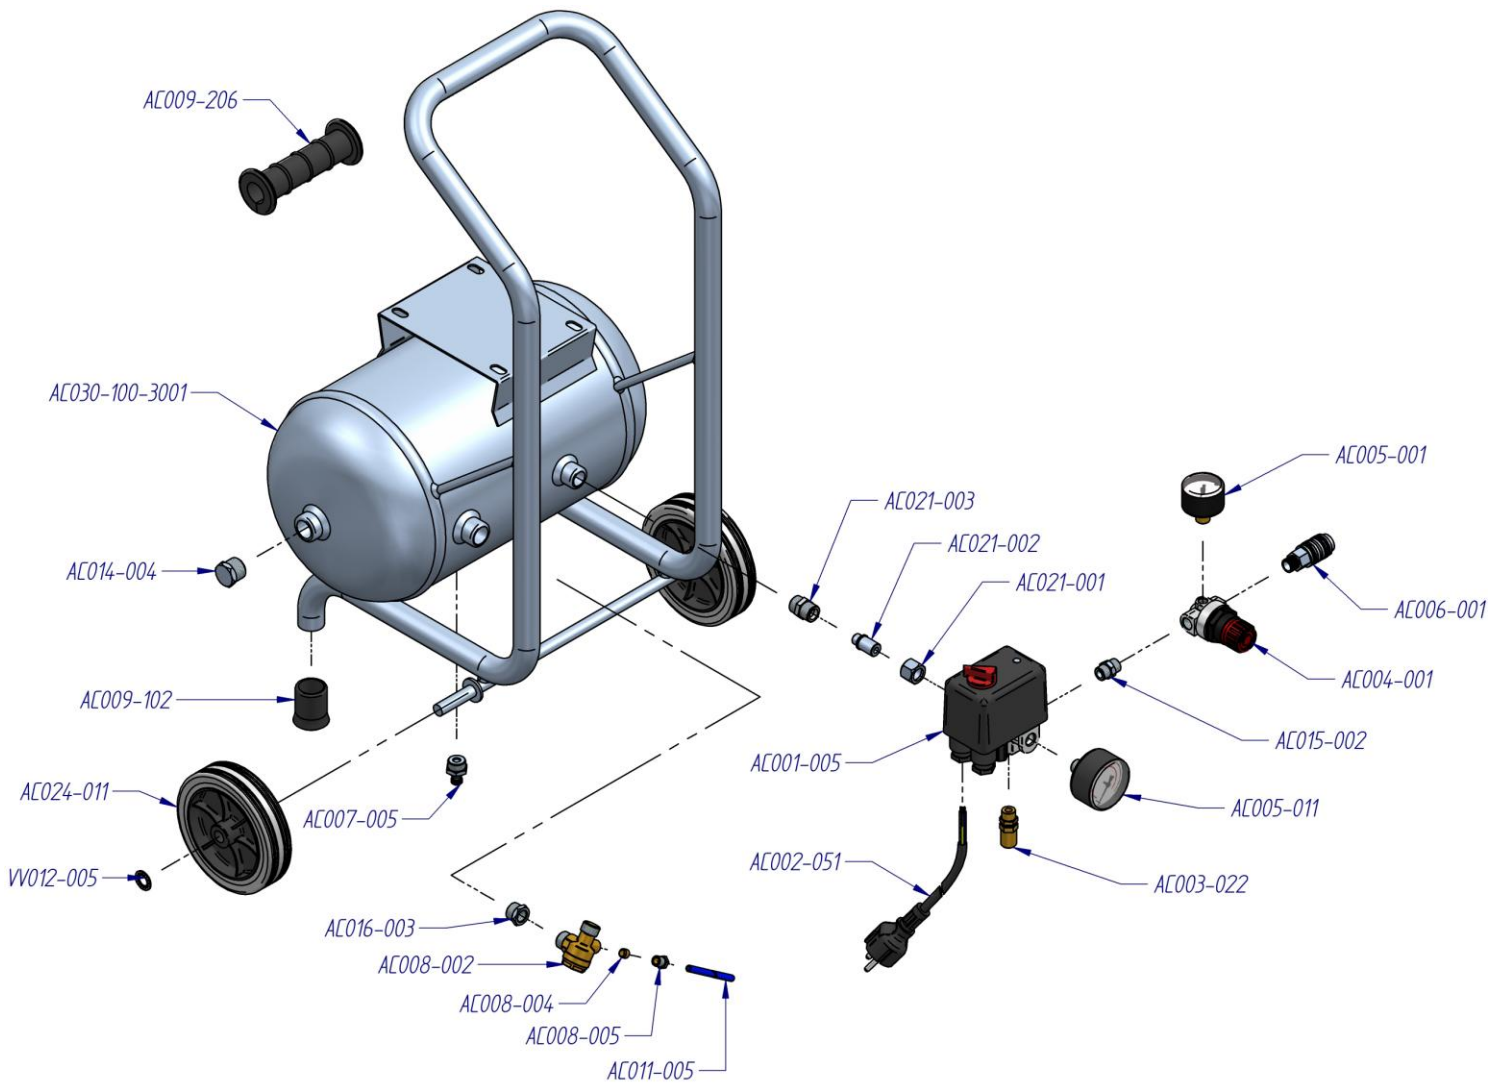

CODE	DESCRIPTION	CODE	DESCRIPTION	CODE	DESCRIPTION
AC001-005	Pressure Switch 1/4" (start valve open)	AC008-004	Ogive for tube blue Rilsan	AC021-001	Nut for connection
AC001-005-008	Pressure Switch complete EXTREME 1	AC008-005	Nut for tube blue Rilsan	AC021-002	Connection
AC002-051	Pin plug SHUKO 1,5 m	AC008-006	Ogive for aluminum tube 12mm	AC021-003	Connection
AC003-022	Safety valve 8 BAR PED	AC008-007	Nut for tube 12 mm aluminum	AC024-011	Wheel
AC004-001	Pressure regulator MIGNON Pos.1	AC009-102	Rubber food support 24 mm	AC030-100-3001	Tank EXTREME 1 10L. "RED"
AC005-001	Manometer 40 mm 1/4" Bar/Psi	AC009-206	Rubber knob	VV012-005	Safety washer
AC005-011	Manometer 50 mm 1/4" Bar/Psi	AC011-005	Blue Rilsan tube for EXTREME 1		
AC006-001	Universal Coupler 1/4" Male	AC014-004	Closure plug		
AC007-005	Condensate drain valve	AC015-002	Nipple		
AC008-002	Not return valve 3/8" complete for tube Rilsan	AC016-003	Reduction		