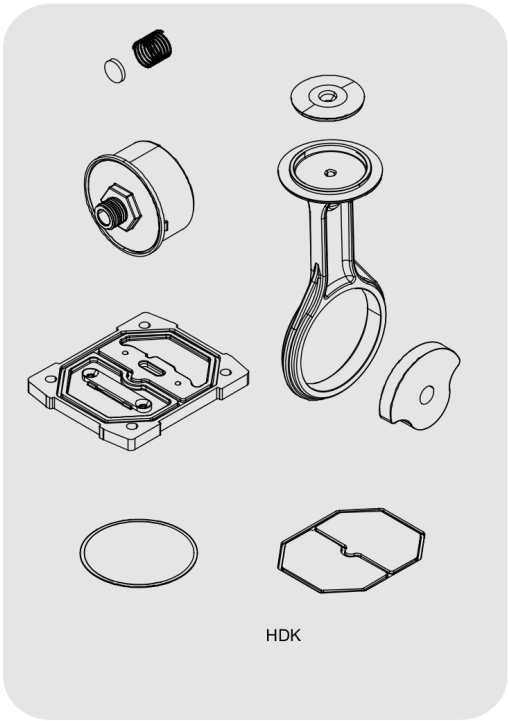

Piston Compressors

Parts List
LEONARDO XSS138 230/50/1 CONTIMAC

CONTIMAC

Piston Compressors

LEONARDO XSS138 230/50/1 CONTIMAC

Parts List

Edition: 1

- Copyright,
Any unauthorized use or copying of the contents or any part thereof is prohibited. This applies in particular to trademarks, model denominations, part numbers and drawings.
- Use only authorized parts. Any damage or malfunction caused by the use of unauthorized parts is not covered by Warranty or Product Liability.

Service kits

1129740769_00 Service kits 2-1

Compressor package

4116000666_00 Compressor package 3-1

Pump

1129741101_00 Shroud 4-1
1129740769_00 Pump 4-2
2236116651_00 User manual 1

KM1

PK1

HDK

Item	Part No.	Name	Qty	Uom
KM1	1129708083	Easy kit	1	EA
PK1	1129708084	Performance kit	1	EA
HDK	1129708094	Heavy duty kit	1	EA

Compressor package 4116000666_00 Compressor package

Item	Part No.	Name	Qty	Uom
099	1129740769	Pump	1	EA
105	1127190020	Non-return valve	1	EA
106	1127130057	Coupling	1	EA
107	1127130009	Drain tap	2	EA
108	1127100038	Pressure reducer	1	EA
109	1127110024	Pressure gauge	2	EA
110	1127190291	Safety valve	1	EA
116	1127090007	Plug	1	EA
118	1127080518	Reducer fitting	1	EA
123	1127080253	3-way fitting	1	EA
131	1127250074	Pressure switch	1	EA
132	1127320645	Infeed cable	1	EA
145	2236116568	Delivery pipe	1	EA
153	1127080606	Pressure switch fitting	1	EA
175	1127270001	Rubber Foot	4	EA
180	2236116619	Pressure switch kit	1	EA

Pump 1129741101_00 Shroud

Item	Part No.	Name	Qty	Uom
434	1129707420	Plastic panel	1	EA
435	1129707421	Right plastic block	1	EA
437	1129708162	Plastic front shroud	1	EA
439	1129707422	Left plastic block	1	EA