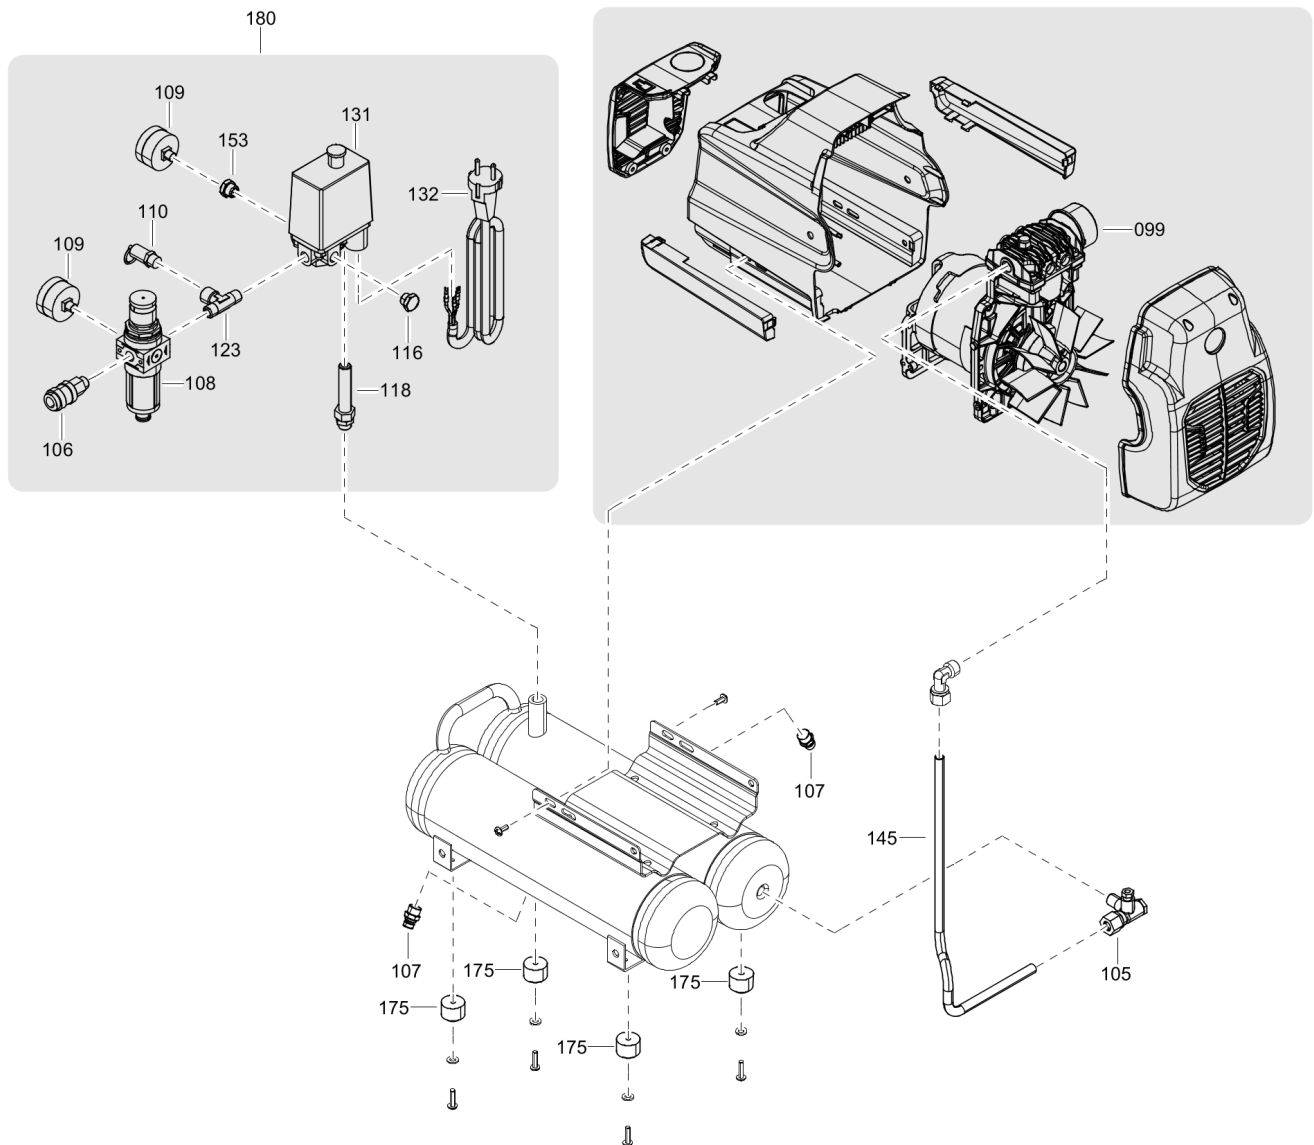

Service kits

1129740769_00 Service kits 2-1

Compressor package

4116000666_00 Compressor package 3-1

Pump

1129741101_00 Shroud 4-1
1129740769_00 Pump 4-2
2236116651_00 User manual 1

KM1

PK1

HDK

Item	Part No.	Name	Qty	Uom
KM1	1129708083	Easy kit	1	EA
PK1	1129708084	Performance kit	1	EA
HDK	1129708094	Heavy duty kit	1	EA

Compressor package 4116000666_00 Compressor package

Item	Part No.	Name	Qty	Uom
099	1129740769	Pump	1	EA
105	1127190020	Non-return valve	1	EA
106	1127130057	Coupling	1	EA
107	1127130009	Drain tap	2	EA
108	1127100038	Pressure reducer	1	EA
109	1127110024	Pressure gauge	2	EA
110	1127190291	Safety valve	1	EA
116	1127090007	Plug	1	EA
118	1127080518	Reducer fitting	1	EA
123	1127080253	3-way fitting	1	EA
131	1127250074	Pressure switch	1	EA
132	1127320645	Infeed cable	1	EA
145	2236116568	Delivery pipe	1	EA
153	1127080606	Pressure switch fitting	1	EA
175	1127270001	Rubber Foot	4	EA
180	2236116619	Pressure switch kit	1	EA

Pump 1129741101_00 Shroud

Item	Part No.	Name	Qty	Uom
434	1129707420	Plastic panel	1	EA
435	1129707421	Right plastic block	1	EA
437	1129708162	Plastic front shroud	1	EA
439	1129707422	Left plastic block	1	EA

Pump 1129740769_00 Pump

Item	Part No.	Name	Qty	Uom
080	1127310059	Capacitor	1	EA
325	1129708080	Valve plate kit	1	EA
335	1129708082	Seal kit	1	EA
355	1129706175	Con rod kit	1	EA

Compressed air at your service