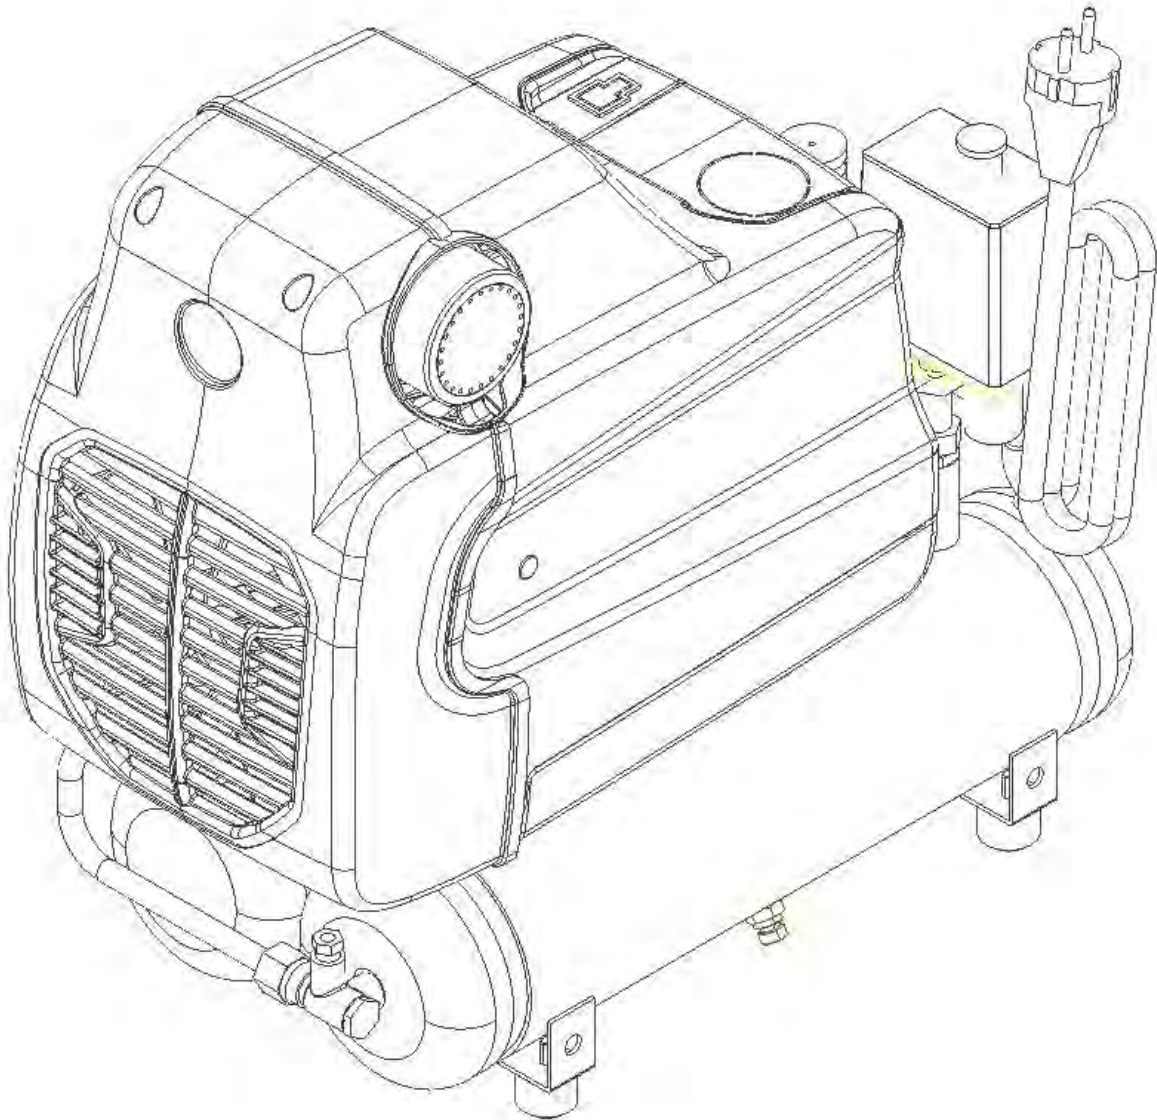

Piston Compressors

Parts List
LEONARDO XSS138 230/50/1 CONTIMAC

CONTIMAC

Piston Compressors

LEONARDO XSS138 230/50/1 CONTIMAC

Parts List

Edition: 1

- Copyright,
Any unauthorized use or copying of the contents or any part thereof is prohibited. This applies in particular to trademarks, model denominations, part numbers and drawings.
- Use only authorized parts. Any damage or malfunction caused by the use of unauthorized parts is not covered by Warranty or Product Liability.

HDK

Item	Part No.	Name	Qty	Uom
KM1	1129708083	Easy kit	1	EA
PK1	1129708084	Performance kit	1	EA
HDK	1129708094	Heavy duty kit	1	EA

Compressor package 4116000666_00 Compressor package

Item	Part No.	Name	Qty	Uom
099	1129740769	Pump	1	EA
105	1127190020	Non-return valve	1	EA
106	1127130057	Coupling	1	EA
107	1127130009	Drain tap	2	EA
108	1127100038	Pressure reducer	1	EA
109	1127110024	Pressure gauge	2	EA
110	1127190291	Safety valve	1	EA
116	1127090007	Plug	1	EA
118	1127080518	Reducer fitting	1	EA
123	1127080253	3-way fitting	1	EA
131	1127250074	Pressure switch	1	EA
132	1127320645	Infeed cable	1	EA
145	2236116568	Delivery pipe	1	EA
153	1127080606	Pressure switch fitting	1	EA
175	1127270001	Rubber Foot	4	EA
180	2236116619	Pressure switch kit	1	EA

Pump 1129741101_00 Shroud

Item	Part No.	Name	Qty	Uom
434	1129707420	Plastic panel	1	EA
435	1129707421	Right plastic block	1	EA
437	1129708162	Plastic front shroud	1	EA
439	1129707422	Left plastic block	1	EA

Pump 1129740769_00 Pump

Item	Part No.	Name	Qty	Uom
080	1127310059	Capacitor	1	EA
325	1129708080	Valve plate kit	1	EA
335	1129708082	Seal kit	1	EA
355	1129706175	Con rod kit	1	EA

Compressed air at your service