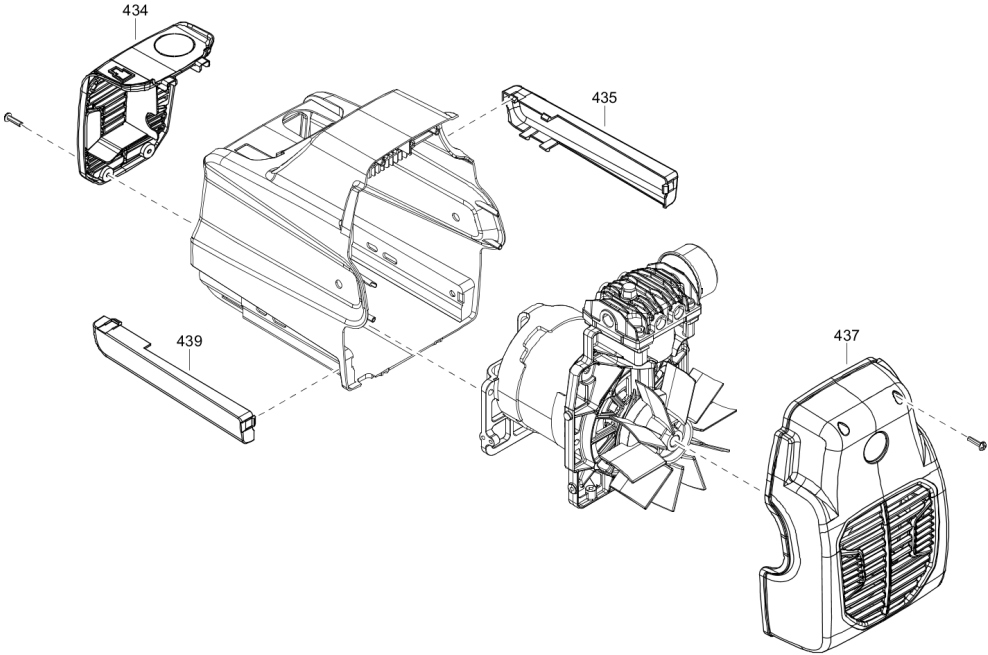

HDK

Item	Part No.	Name	Qty	Uom
KM1	1129708083	Easy kit	1	EA
PK1	1129708084	Performance kit	1	EA
HDK	1129708094	Heavy duty kit	1	EA

Compressor package 4116000666_00 Compressor package

Item	Part No.	Name	Qty	Uom
099	1129740769	Pump	1	EA
105	1127190020	Non-return valve	1	EA
106	1127130057	Coupling	1	EA
107	1127130009	Drain tap	2	EA
108	1127100038	Pressure reducer	1	EA
109	1127110024	Pressure gauge	2	EA
110	1127190291	Safety valve	1	EA
116	1127090007	Plug	1	EA
118	1127080518	Reducer fitting	1	EA
123	1127080253	3-way fitting	1	EA
131	1127250074	Pressure switch	1	EA
132	1127320645	Infeed cable	1	EA
145	2236116568	Delivery pipe	1	EA
153	1127080606	Pressure switch fitting	1	EA
175	1127270001	Rubber Foot	4	EA
180	2236116619	Pressure switch kit	1	EA

Pump 1129741101_00 Shroud

Item	Part No.	Name	Qty	Uom
434	1129707420	Plastic panel	1	EA
435	1129707421	Right plastic block	1	EA
437	1129708162	Plastic front shroud	1	EA
439	1129707422	Left plastic block	1	EA