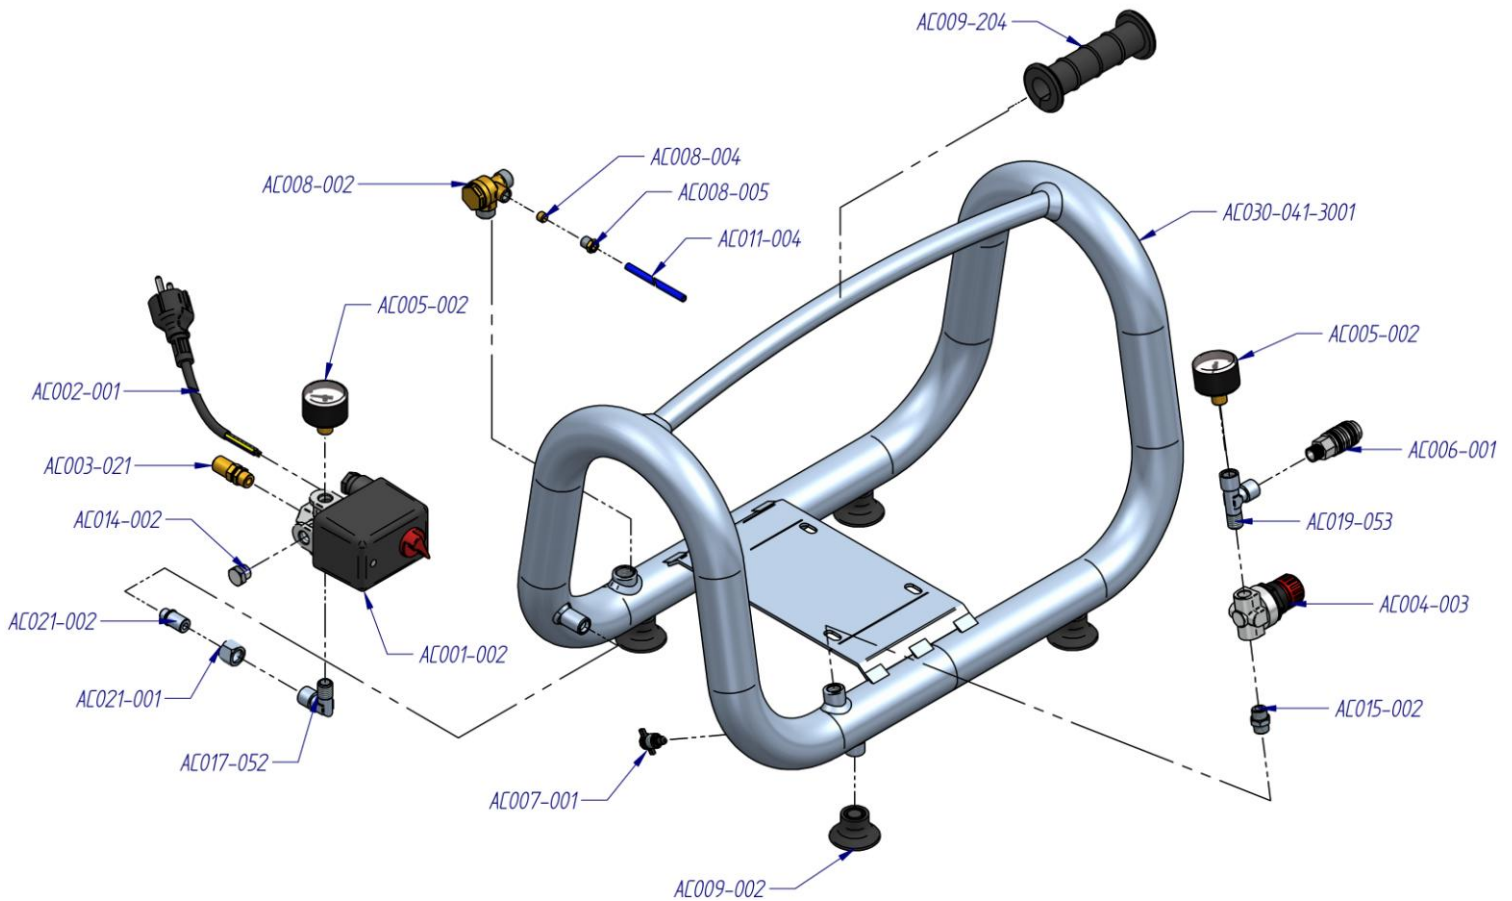

CODE	DESCRIPTION	CODE	DESCRIPTION	CODE	DESCRIPTION
AC008-006	Ogiva for aluminum tube 12mm	EX040-001	Piston top	VB004-020	Screw
AC008-007	Nut for tube 12 mm aluminum	EX041-060	Piston seal	VB006-025	Screw
AC017-130	Pipe felling "L"	EX042-060	Connecting rod	VB006-030	Screw
EX011-001	Bearing for compressor monobloc	EX043-060	Complete connecting rod	VB006-040	Screw
EX013-001	Bearing for connecting rod	EX047-001	Plastic fan	VB006-050	Screw
EX014-001	Handspike socket	EX048-001	Plastic cover fan	VB006-060	Screw
EX018-001	Compressor Monobloc	MEX001-115-3001	Electric motor 1,5 Hp 230 Volt 50 Hz "RED"	VB006-080	Screw
EX027-001	Head	MEX001-115-9010	Electric motor 1,5 Hp 230 Volt 50 Hz "WHITE"	VB008-015	Screw
EX027-101	Complete Head	MEX005-016	Condenser 16 µF	VB008-025	Screw
EX028-001	Filter	MEX005-025	Condenser 25 µF	VD004-005	Nut
EX030-001	Gasket head	MEX005-036	Condenser 36 µF	VD008-005	Nut
EX035-001	Valve plate	MEX005-040	Condenser 40 µF	VD016-005	Nut
EX035-101	Valve plate complete	MEX008-001	Cover condenser	VR004-005	Washer
EX036-001	Valve	MEX007-080-3001	Metallic cover fan "RED"	VR016-005	Washer
EX037-080	Gasket cylinder 0,8	MEX007-080-9010	Metallic cover fan "WHITE"	VR016-010	Washer
EX037-050	Gasket cylinder 0,5	OR014-005	O-ring	VR016-015	Washer
EX037-030	Gasket cylinder 0,3	OR017-005	O-ring		
EX038-060	Cylinder	VB004-005	Screw		